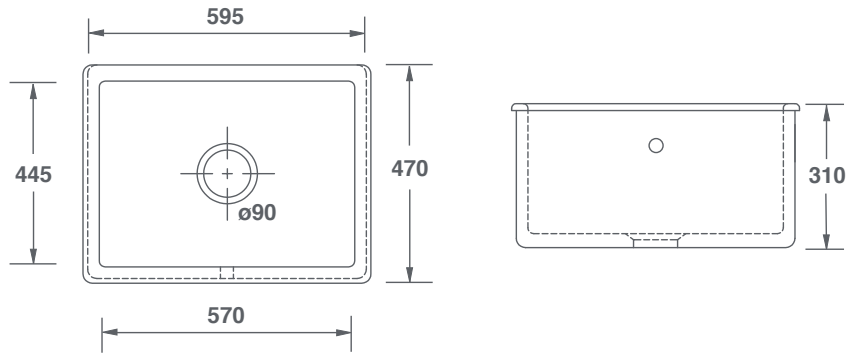

CONTEMPORARY COLLECTION

- WHITEHALL -

FEATURES

Deep, generous single bowl sink that is suitable for laminate worktops. Central 3½" waste outlet suitable for basket strainer or waste disposer. Round overflow. Lifetime warranty.

All our sinks come in a choice of white or biscuit.

Product	Code	Dimensions					Weight
			W	D	H	Waste	
Whitehall White	SCWH600WH	(mm)	595	470	310	90	55kg
		(in)	23½	18½	12	3½	
Whitehall Biscuit	SCWH600PN	(mm)	595	470	310	90	55kg
		(in)	23½	18½	12	3½	

Please note: All nominal dimensions in mm. Dimensions may vary by +/- 2% due to manufacturing process