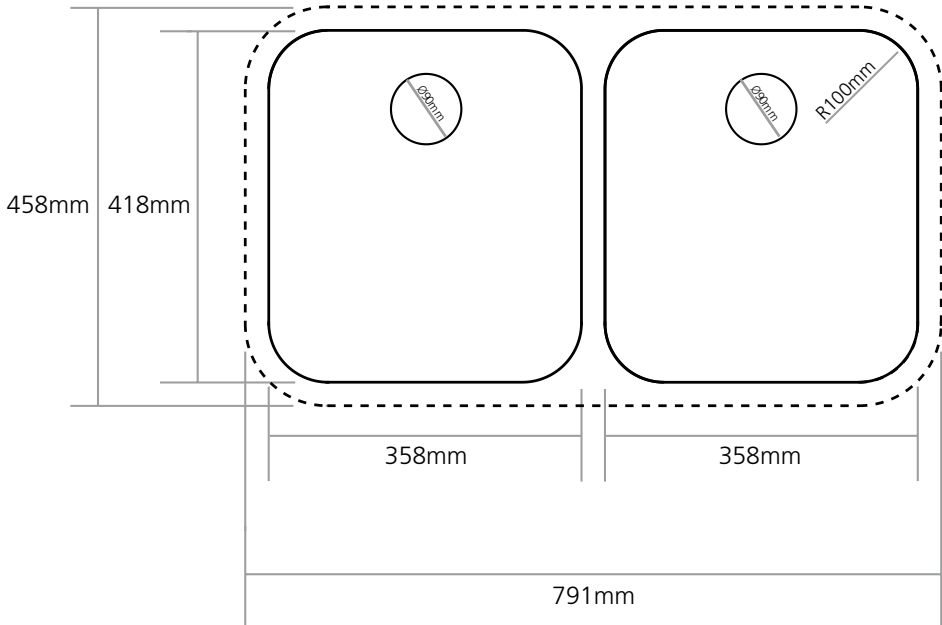

Product installation diagrams

Models:
FORM3636

Bowl Depths 210mm
Min. Base unit 900mm