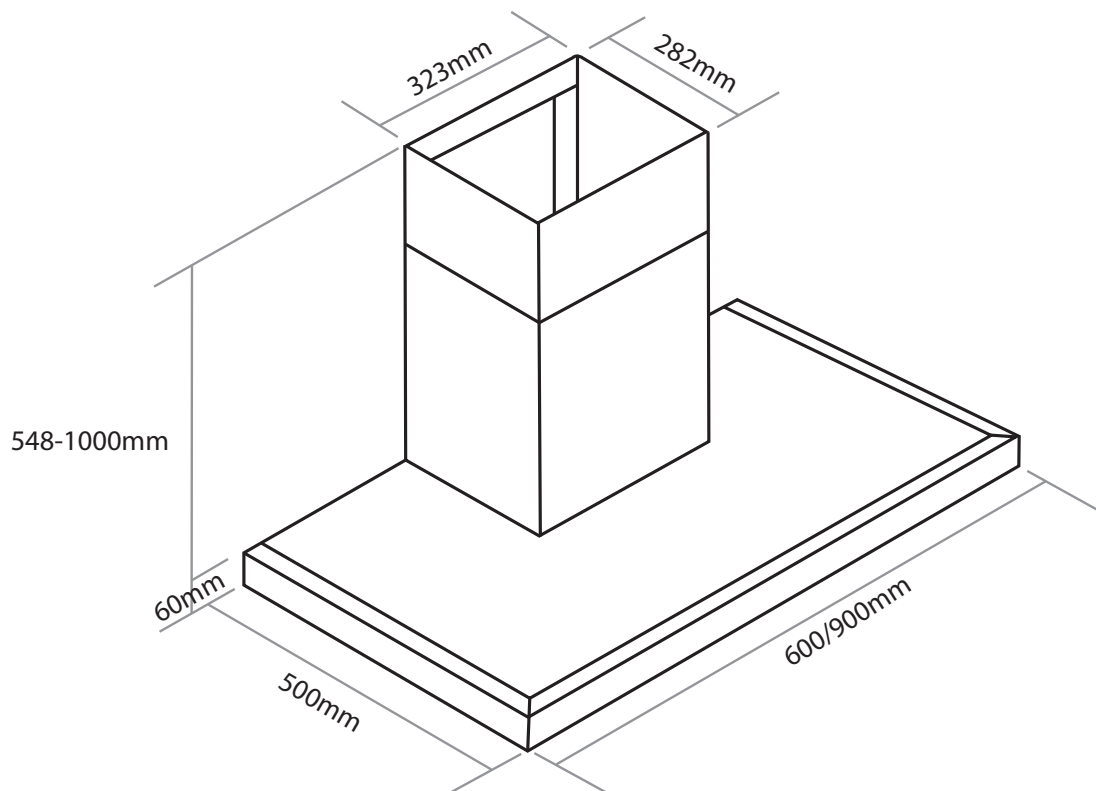

Product installation diagrams

Models:
BXC611
BXC911

All hoods to be installed min. 700mm from hob, providing hob output does not exceed 11kW
