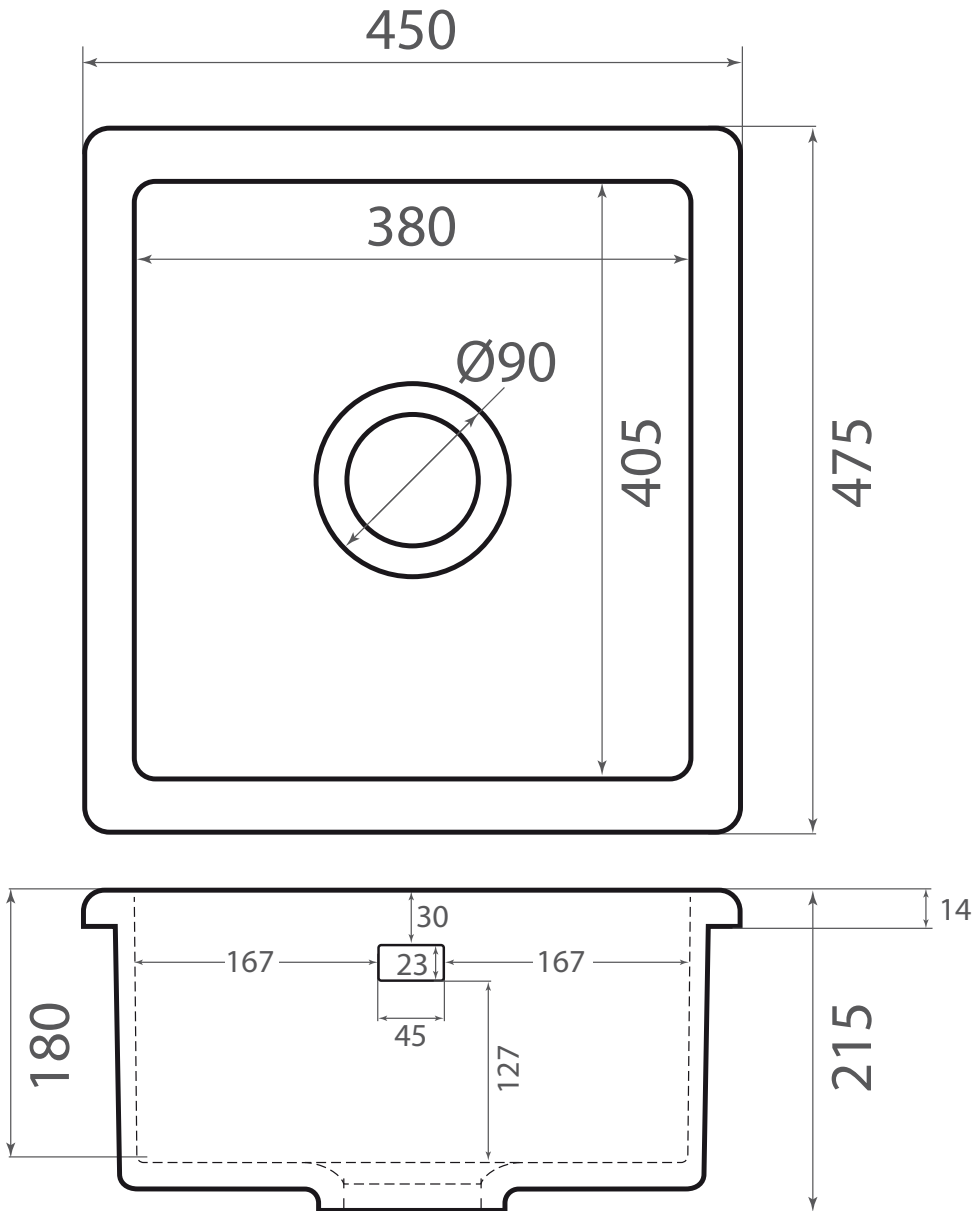

VECCHIO G6 1.0 BOWL UNDERMOUNT SINK

CODE: VECCHIO G6

Please be aware that as this item is handmade, you need to allow +/- 2% tolerance on the above dimensions

Product Information

Dimensions (WxDxH): 450 x 475 x 200mm

Bowl Size (WxDxH): 385 x 405 x 180mm

Minimum Base Unit: 500mm

Material: Fireclay Ceramic

All dimensions are subject to change without notice. Please check the actual product for exact measurements. No liability will be accepted for incorrect or out of date measurements.