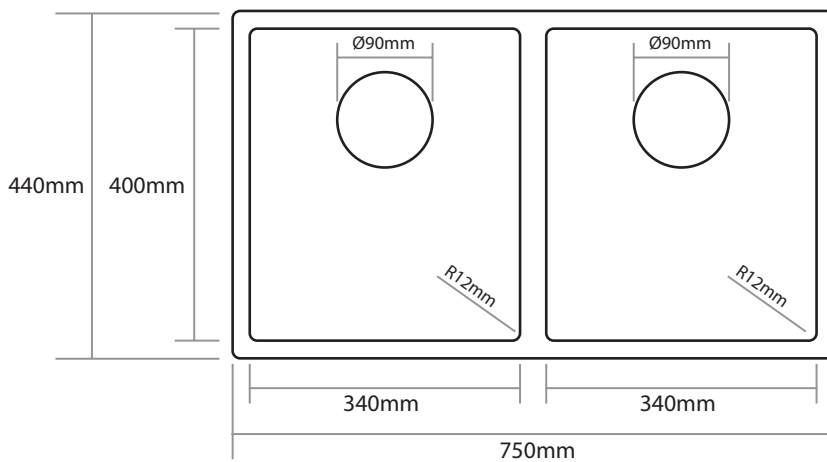

Product installation diagrams

Models:
MODE3434

Main Bowl depth 200mm

Min. base unit 800mm

Use template for cut-out shape
see www.caple.co.uk for template