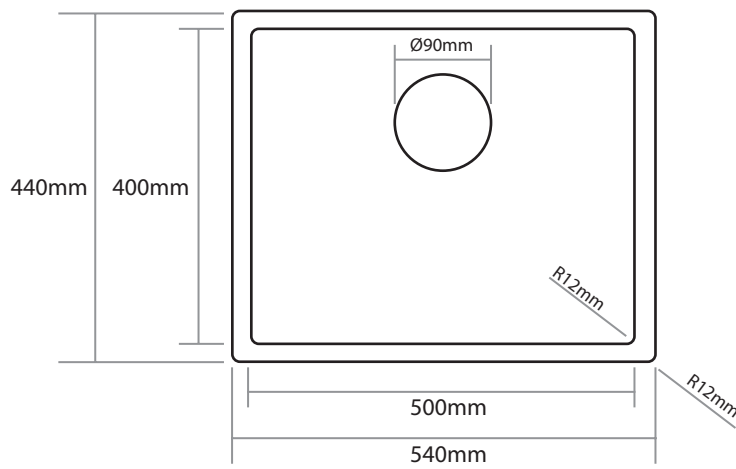

# Product installation diagrams

---

Models:  
MODE050

Bowl depth 200mm

Min. base unit 600mm

Use template for cut-out shape see  
[www.caple.co.uk](http://www.caple.co.uk) for template