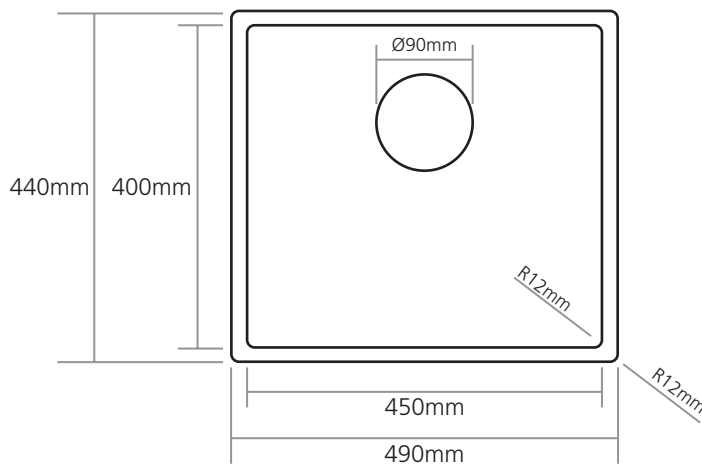

Product installation diagrams

Models:
MODED045

Bowl depth 25mm

Min. base unit 500mm

Use template for cut-out shape see
www.caple.co.uk for template