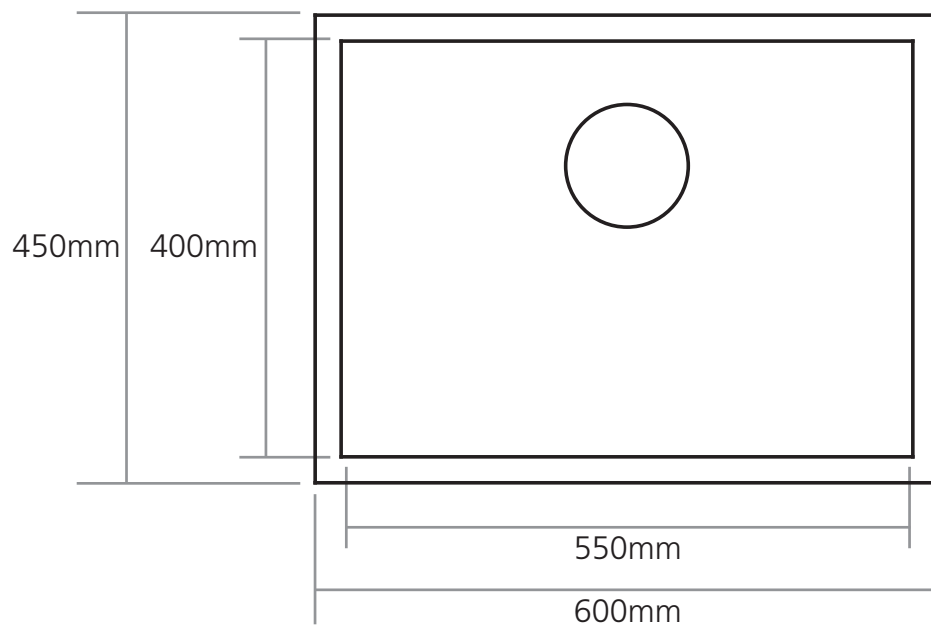

Product installation diagrams

Model:
Zero 55

Bowl depth 200mm
Min. base unit 600mm
Cut out size 550 x 400mm

Dimensions