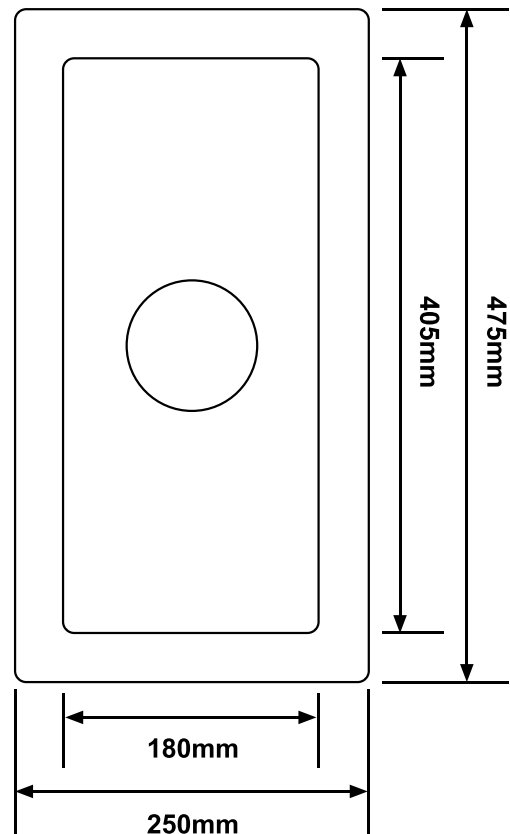

VECCHIO G7 0.5 BOWL UNDERMOUNT SINK

CODE: VECCHIO G7

Product Information

Dimensions (WxDxH): 250 x 475 x 155mm

Bowl Size (WxDxH): 180 x 405 x 130mm

Material: Fireclay Ceramic

Finish: Gloss White