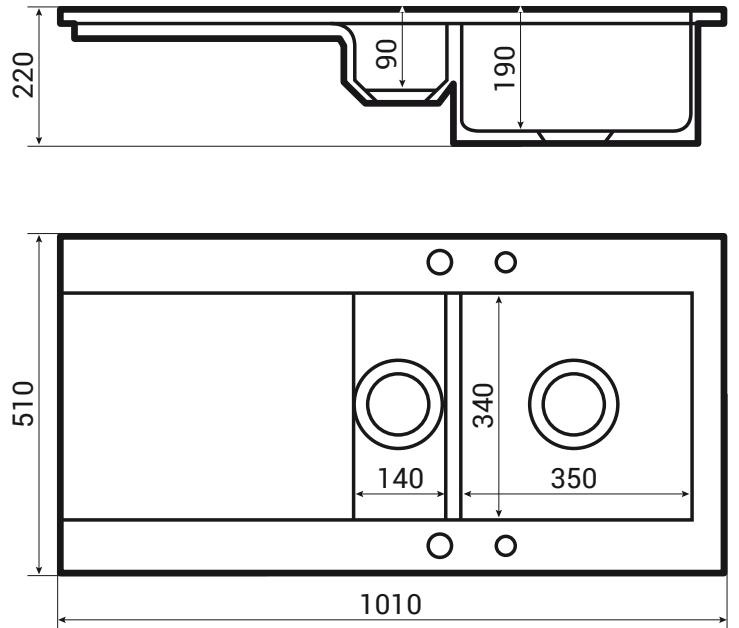

# VECCHIO DS1 INSET 1.5 BOWL SINK

CODE: VECCHIO-DS1

## Product Information

**Minimum Base Unit:** 600mm

**Dimensions (WxDxH):** 1010 x 510 x 220mm

**Main Bowl Size (WxDxH):** 350 x 340 x 190mm

**Small Bowl Size (WxDxH):** 140 x 340 x 90mm

**Material:** Fireclay Ceramic