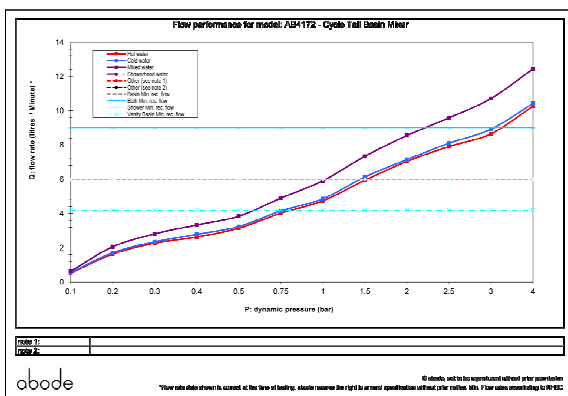

Packaged properties:

Box length (mm): 490 Box depth(mm): 700
Box width(mm): 290 Boxed weight (Kg): 3.0

Includes pop up waste?: No

Additional comments:

Product dimensions:

- **Product mounted where:** Surface
- **Recommended hole size:** 35 mm
- **Overall Height / projection:** 358 mm
- **Exit reach:** 192 mm
- **Exit height:** 235 mm
- **Base size:** 50 mm
- **Inlet centre distance(s):** N/A mm
- **Min. fitting depth required:** N/A mm
- **Max. surface depth:** 60 mm

Product flow characteristics:

- **Min / Max water pressure (bar):** 1.00* / 5.50
- **Part G max. mixed flow rate at 3 bar (l/m):** 10.71
- **Inlet connection type / length:** Flexi / 600 mm
- **Inlet (plumbing connection) / outlet size:** 1/2" F / M8
- **Product flow characteristics:** Single flow
- **Non return valve(s) supplied or position:** no
- **Aerator type:** Rectangular Neoperl antispash (high flow)
- **Control valve type:** Single lever (25mm)
- **Includes output diverter?:** N/A
- **Inlet meshed particle filters included:** N/A
- **Shower hose type / length:** N/A / N/A