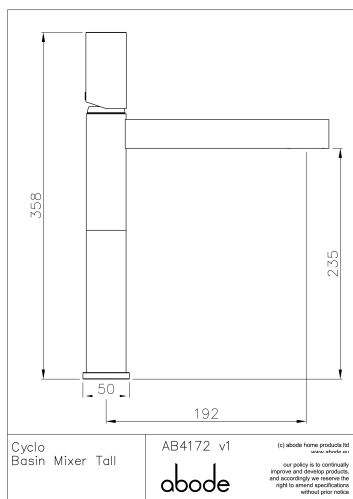

Packaged properties:

Box length (mm): 490 Box depth(mm): 700
Box width(mm): 290 Boxed weight (Kg): 3.0

Includes pop up waste?: No

Additional comments:

Product dimensions:

- **Product mounted where:** Surface
- **Recommended hole size:** 35 mm
- **Overall Height / projection:** 358 mm
- **Exit reach:** 192 mm
- **Exit height:** 235 mm
- **Base size:** 50 mm
- **Inlet centre distance(s):** N/A mm
- **Min. fitting depth required:** N/A mm
- **Max. surface depth:** 60 mm

Product flow characteristics:

- **Min / Max water pressure (bar):** 1.00* / 5.50
- **Part G max. mixed flow rate at 3 bar (l/m):** 10.71
- **Inlet connection type / length:** Flexi / 600 mm
- **Inlet (plumbing connection) / outlet size:** 1/2" F / M8
- **Product flow characteristics:** Single flow
- **Non return valve(s) supplied or position:** no
- **Aerator type:** Rectangular Neoperl antispash (high flow)
- **Control valve type:** Single lever (25mm)
- **Includes output diverter?:** N/A
- **Inlet meshed particle filters included:** N/A
- **Shower hose type / length:** N/A / N/A