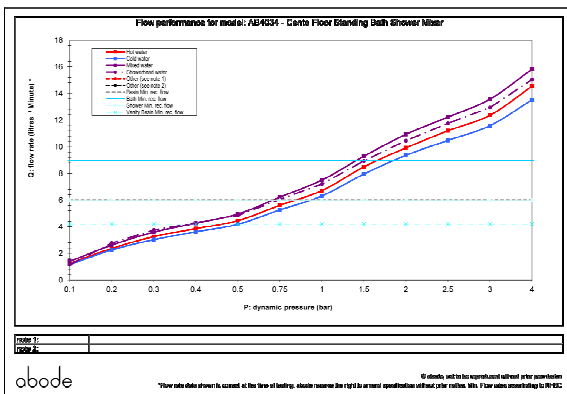

Box length (mm): 1150 **Box depth(mm):** 240
Box width(mm): 495 **Boxed weight (Kg):** TBC

Includes pop up waste?: No

Additional comments:
ABS showerhead

Product dimensions:

- **Product mounted where:** Floor
- **Recommended hole size:** N/A mm
- **Overall Height / projection:** 990 mm
- **Exit reach:** 285 mm
- **Exit height:** 850 mm
- **Base size:** 150 mm
- **Inlet centre distance(s):** N/A mm
- **Min. fitting depth required:** 70-110 mm
- **Max. surface depth:** N/A mm

Product flow characteristics:

- **Min / Max water pressure (bar):** 1.50* / 5.50
*Detailed minimum pressure requirements for this product: Bath 1.5, Shower 0.75 (bar)
- **Part G max. mixed flow rate at 3 bar (l/m):** 13.57
- **Inlet connection type / length:** Fixed / 100 mm
- **Inlet (plumbing connection) / outlet size:** 1/2M / 1/2"M
- **Product flow characteristics:** Single flow
- **Non return valve(s) supplied or position:** No
- **Aerator type:** Neoperl, honeycomb light blue
- **Control valve type:** Single lever (35mm)
- **Includes output diverter?:** Yes
- **Inlet meshed particle filters included:** No
- **Shower hose type / length:** Smoothflex / 1.50 m