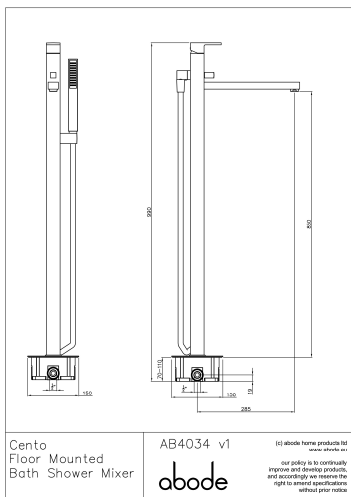

Product features:

- Metal & ABS construction
- Single lever control for effortless single handed control
- Minimalist planate design form
- 1/4 turn lock on diverter to handheld showerhead

Packaged properties:

Box length (mm): 1150 **Box depth(mm):** 240
Box width(mm): 495 **Boxed weight (Kg):** TBC

Includes pop up waste?: No

Additional comments:
ABS showerhead

Product dimensions:

- **Product mounted where:** Floor
- **Recommended hole size:** N/A mm
- **Overall Height / projection:** 990 mm
- **Exit reach:** 285 mm
- **Exit height:** 850 mm
- **Base size:** 150 mm
- **Inlet centre distance(s):** N/A mm
- **Min. fitting depth required:** 70-110 mm
- **Max. surface depth:** N/A mm

Product flow characteristics:

- **Min / Max water pressure (bar):** 1.50* / 5.50
*Detailed minimum pressure requirements for this product: Bath 1.5, Shower 0.75 (bar)
- **Part G max. mixed flow rate at 3 bar (l/m):** 13.57
- **Inlet connection type / length:** Fixed / 100 mm
- **Inlet (plumbing connection) / outlet size:** 1/2M / 1/2"M
- **Product flow characteristics:** Single flow
- **Non return valve(s) supplied or position:** No
- **Aerator type:** Neoperl, honeycomb light blue
- **Control valve type:** Single lever (35mm)
- **Includes output diverter?:** Yes
- **Inlet meshed particle filters included:** No
- **Shower hose type / length:** Smoothflex / 1.50 m