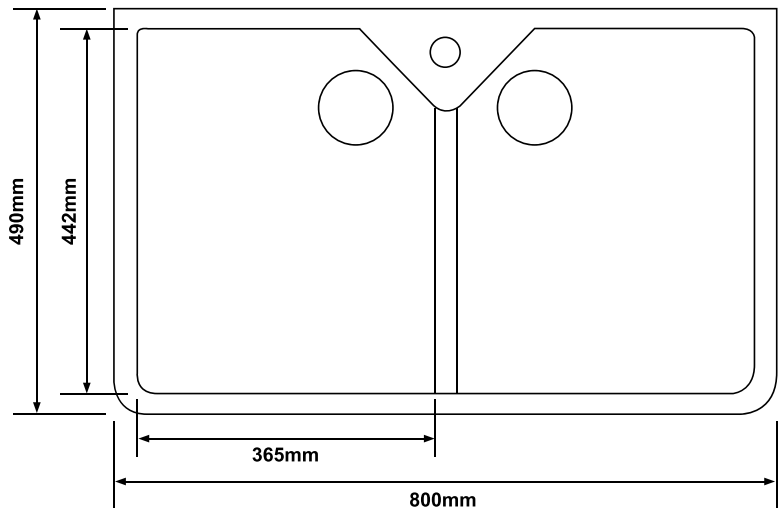

VECCHIO G10 2.0 BOWL BELFAST SINK

CODE: VECCHIO G10

Product Information

Dimensions (WxDxH): 800 x 490 x 220mm

Bowl Size (WxDxH): 365 x 442 x 190mm

Material: Fireclay Ceramic

Finish: Gloss White