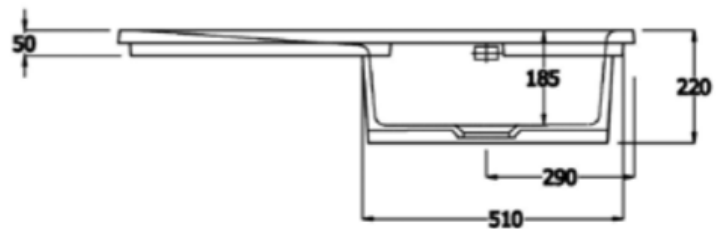

VECCHIO DS2 INSET 1.0 BOWL SINK

CODE: VECCHIO-DS2

Product Information

Minimum Base Unit: 600mm

Dimensions (WxDxH): 1010 x 510 x 220mm

Main Bowl Size (WxDxH): 470 x 340 x 185mm

Material: Fireclay Ceramic