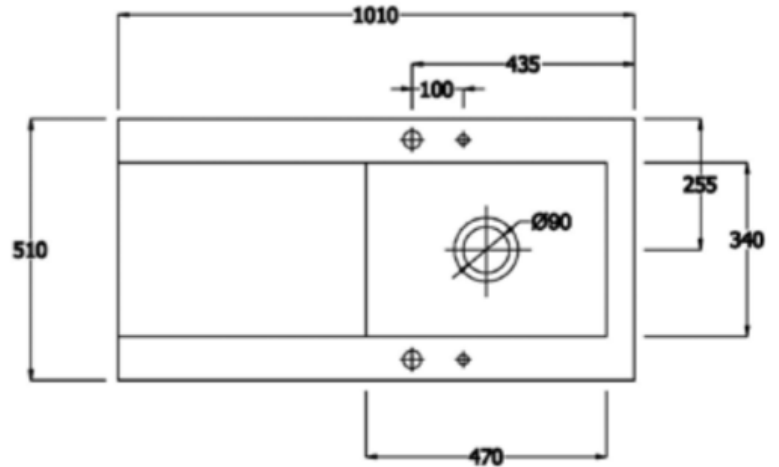

VECCHIO DS2 INSET 1.0 BOWL SINK

CODE: VECCHIO-DS2

Product Information

Minimum Base Unit: 600mm

Dimensions (WxDxH): 1010 x 510 x 220mm

Main Bowl Size (WxDxH): 470 x 340 x 185mm

Material: Fireclay Ceramic