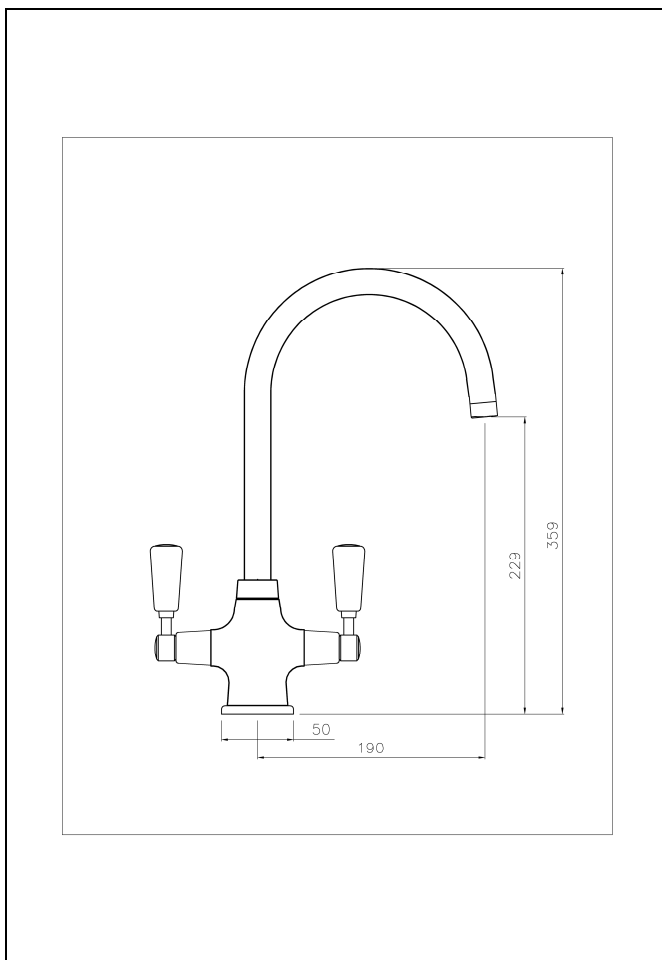

- **Base diameter(s):** 50 mm
- **Recommended fixing hole diameter:** Ø35mm
- **Max. surface fixing depth:** 30 mm

Valve details:

- **Valve(s) type:** 1/2" ceramic disc, quarter turn operation
- **Recommended / Maximum water temperature:** 46°C / 70°C

Inlets, Tail Pipes and Check Valves:

- **Non return valve (NRV) supplied:** No, none required
- **Tail pipe inlet / outlet size:** M12 / 15mm Ø
- **Inlet pipe type / length:** copper rigid tube / 245 mm

Spout and Aerator details:

- **Product flow characteristics:** Dual flow
- **Aerator type:** Honeycomb
- **Spout rotation range:** 360°

Flow and Pressure:

- **Min / Max water pressure:** 0.30 / 5.50 bar
- **Part G: Mixed flow rate, 3 bar (litres / min):** 17.70

Product Information

Dimensions (WxDxH): **595 x 475 x 225 mm**

Bowl Size (WxDxH): **536 x 400 x 195mm**

Material: **Fireclay Ceramic**

Finish: **Gloss White**