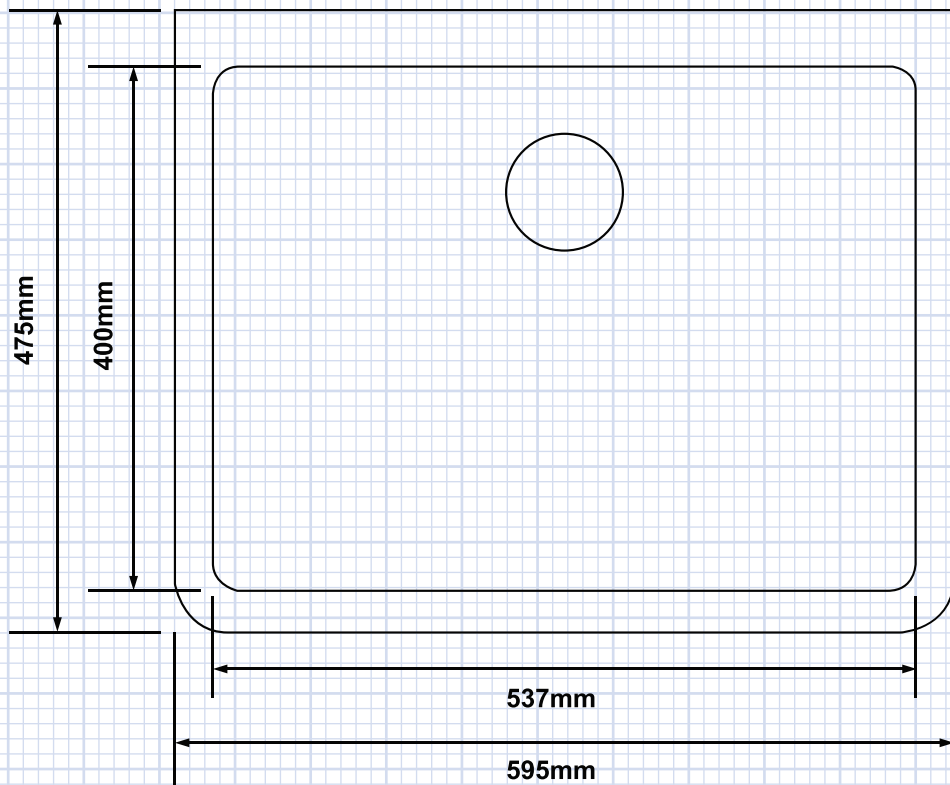

BLUCI

VECCHIO G2
1.0 BOWL BELFAST SINK

CODE: VECCHIO G2

All dimensions are subject to change without notice. Please check the actual product for exact measurements.
No liability will be accepted for incorrect or out of date measurements.