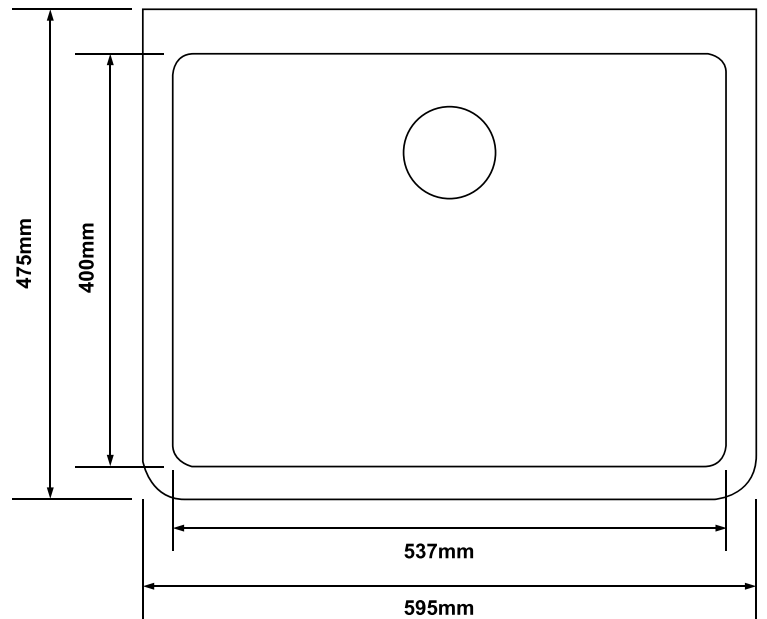

## Product Information

**Dimensions (WxDxH):** 595 x 475 x 225mm

**Bowl Size (WxDxH):** 537 x 400 x 195mm

**Material:** Fireclay Ceramic

**Finish:** Gloss White