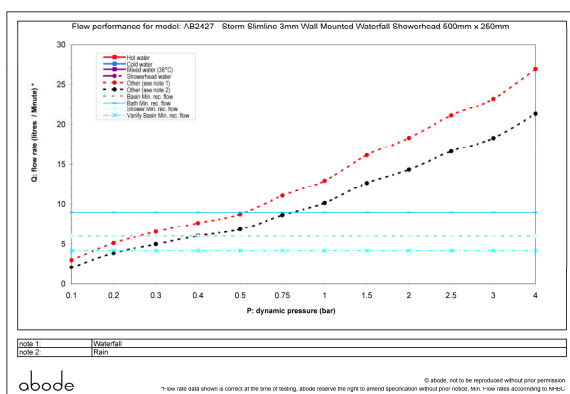

Product flow characteristics:

- **Min / Max water pressure:** 0.4 / 5.5 bar
- **Part G mixed flow rate at 3 bar (l/m):** 18.32
- **Max water temperature:** 70° C
- **Product flow characteristics:** N/a
- **Aerator type:** N/a
- **Includes output diverter?:** No
- **Control valve type:** N/a (n/a)
- **Non return valve position:** no
- **Mesh particle filter size:** 0.6 (1/2" gasket)
- **Inlet / outlet size:** 1/2" F / M10
- **Inlet type / length:** Semi rigid flexi / 110 & 170 mm
- **Shower hose type / length:** N/A / N/A

Warranty Summary (Full details available on request):

- Materials and workmanship defects warranted for 5 years
- Valves and working parts warranted for 5 years
- Surface warranty defects warranted for 1 year
- O-rings, hoses & gaskets warranted for 1 year

Care instructions:

- Clean the mixers and showers regularly as required, using soap, do not use any other cleaners.
- Regular cleaning will prevent the build up of lime scale and dirt
- After cleaning rinse thoroughly with clean water to remove any cleaner residue
- Residues of liquid soaps, shampoos and shower foams can also cause damage, so rinse with clean water after using, avoid contact with any abrasives