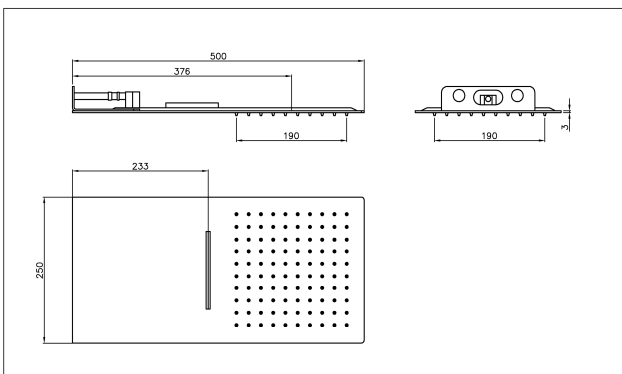

Product dimensions:

- **Overall Height / projection:** 43 mm
- **Exit reach:** 375 mm
- **Exit height:** 42 mm
- **Centre distance(s):** 100 mm
- **Base diameter(s):** 160 x 43 mm
- **Product mounted where:** Wall
- **Recommended hole diameter:** n/a mm
- **Min. fitting depth required:** 60 mm
- **Max. surface depth:**

Storm Slimline Wall Mounted Waterfall Showerhead

AB2463 v2

(c) abode home products ltd
www.abode.eu