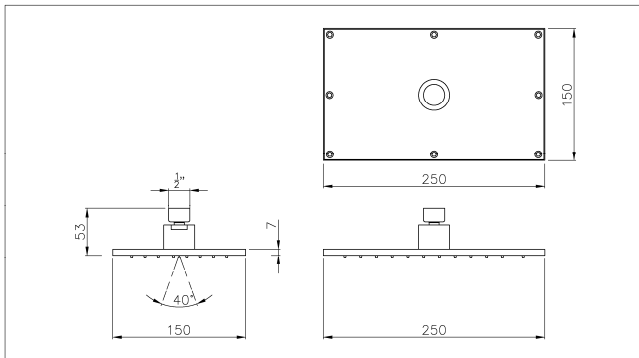

Product dimensions:

Euphoria rectangular 250mm x 150mm showerhead 7mm thick

AB2448 v1

abode

- **Overall Height / projection:** 53 mm
- **Exit reach:** N/A mm
- **Exit height:** 53 mm
- **Centre distance(s):** N/A mm
- **Base diameter(s):** N/A mm
- **Product mounted where:** Roof / wall
- **Recommended hole diameter:** N/A mm
- **Min. fitting depth required:** N/A mm
- **Max. surface depth:** N/A mm