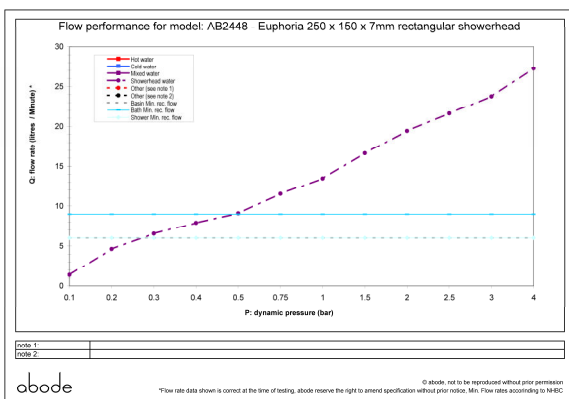

Product flow characteristics:

- **Min / Max water pressure:** 0.3 / 5 bar
- **Part G mixed flow rate at 3 bar (l/m):** 23.72
- **Max water temperature:** 70° C
- **Product flow characteristics:** N/A
- **Aerator type:** Clear silicone rub clean nozzles
- **Includes output diverter?:** No
- **Control valve type:** N/A (N/A)
- **Non return valve position:** No
- **Mesh particle filter size:** 0.60 mm
- **Inlet / outlet size:** 1/2" F / TBC
- **Inlet type / length:** Fixed / N/A mm
- **Shower hose type / length:** N/A / N/A

Warranty Summary (Full details available on request):

- Materials and workmanship defects warranted for 5 years
- Valves and working parts warranted for 5 years
- Surface warranty defects warranted for 1 year
- O-rings, hoses & gaskets warranted for 1 year

Care instructions:

- Clean the mixers and showers regularly as required, using soap, do not use any other cleaners.
- Regular cleaning will prevent the build up of lime scale and dirt
- After cleaning rinse thoroughly with clean water to remove any cleaner residue
- Residues of liquid soaps, shampoos and shower foams can also cause damage, so rinse with clean water after using, avoid contact with any abrasives