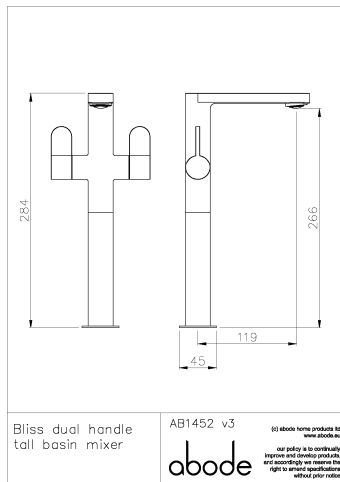

### Packaged properties:

**Box length:** 345 mm      **Box depth:** 345 mm  
**Box width:** 40.5 mm      **Boxed weight:** 1.70 kg

**Includes pop up waste?:** No

**Additional comments:**

### Product dimensions:

- **Overall Height / projection:** 284 mm
- **Exit reach:** 113 mm
- **Exit height:** 233 mm
- **Centre distance(s):** n/a mm
- **Base diameter(s):** 45 mm
- **Product mounted where:** Surface
- **Recommended hole diameter:** 35 mm
- **Min. fitting depth required:** n/a mm
- **Max. surface depth:** 42 mm

### Product flow characteristics:

- **Min / Max water pressure:** 0.5 / 5.5 bar
- **Part G mixed flow rate at 3 bar (l/m):** 16.03
- **Max water temperature:** 70° C
- **Product flow characteristics:** Single Flow
- **Aerator type:** Coin slot Cache
- **Includes output diverter?:** N/A
- **Control valve type:** M20 QT CD ( )
- **Non return valve position:** h&c inlet
- **Mesh particle filter size:** N/A
- **Inlet / outlet size:** 1/2" M / M10
- **Inlet type / length:** Flexi / 370 mm
- **Shower hose type / length:** N/a / n/a