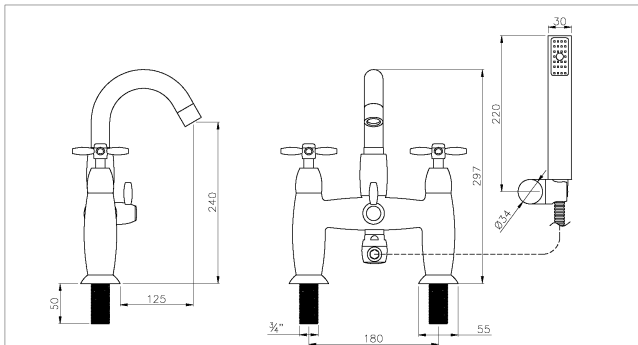

Product dimensions:

- **Overall Height / projection:** 297 mm
- **Exit reach:** 125 mm
- **Exit height:** 240 mm
- **Centre distance(s):** 180 mm
- **Base diameter(s):** 55 mm
- **Product mounted where:** Surface
- **Recommended hole diameter:** 35 mm
- **Min. fitting depth required:** 0 mm
- **Max. surface depth:** 45 mm

Opulence
Bath shower mixer

AB1659 v1

(c) abode home products ltd
www.abode.eu

abode