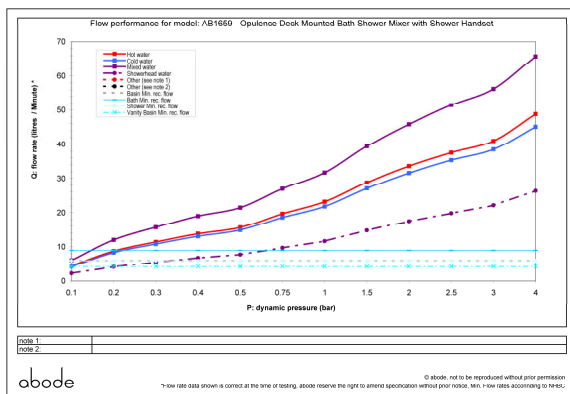

Product flow characteristics:

- **Min / Max water pressure:** 0.4 / 5.5 bar
- **Part G mixed flow rate at 3 bar (l/m):** 56.19
- **Max water temperature:** 70° C
- **Product flow characteristics:** Single flow
- **Aerator type:** Neostrahl std
- **Includes output diverter?:** Yes
- **Control valve type:** 3/4 QT CD (8-20)
- **Non return valve position:** n/a
- **Mesh particle filter size:** n/a
- **Inlet / outlet size:** 3/4" M / n/a
- **Inlet type / length:** Fixed / 50 mm
- **Shower hose type / length:** Metal double linked / 1.40 m

Warranty Summary (Full details available on request):

- Materials and workmanship defects warranted for 5 years
- Valves and working parts warranted for 5 years
- Surface warranty defects warranted for 1 year
- O-rings, hoses & gaskets warranted for 1 year

Care instructions:

- Clean the mixers and showers regularly as required, using soap, do not use any other cleaners.
- Regular cleaning will prevent the build up of lime scale and dirt
- After cleaning rinse thoroughly with clean water to remove any cleaner residue
- Residues of liquid soaps, shampoos and shower foams can also cause damage, so rinse with clean water after using, avoid contact with any abrasives