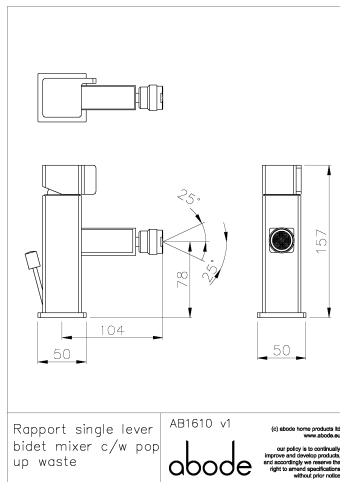

### Packaged properties:

**Box length:** 255 mm      **Box depth:** 95 mm  
**Box width:** 200 mm      **Boxed weight:** 2.16 kg

**Includes pop up waste?:** Yes

**Additional comments:**

### Product dimensions:

- **Overall Height / projection:** 157 mm
- **Exit reach:** 104 mm
- **Exit height:** 78 mm
- **Centre distance(s):** n/a mm
- **Base diameter(s):** 50 mm
- **Product mounted where:** Surface
- **Recommended hole diameter:** 35 mm
- **Min. fitting depth required:** n/a mm
- **Max. surface depth:** 37 mm

### Product flow characteristics:

- **Min / Max water pressure:** 0.6 / 5.5 bar
- **Part G mixed flow rate at 3 bar (l/m):** 13.97
- **Max water temperature:** 70° C
- **Product flow characteristics:** Single flow
- **Aerator type:** Neoperl honeycomb std, laminar, pink screen
- **Includes output diverter?:** N/A
- **Control valve type:** Single lever (35mm)
- **Non return valve position:** n/a
- **Mesh particle filter size:** n/a
- **Inlet / outlet size:** 1/2" F / M10
- **Inlet type / length:** Flexi / 355mm & 350mm mm
- **Shower hose type / length:** N/a / n/a