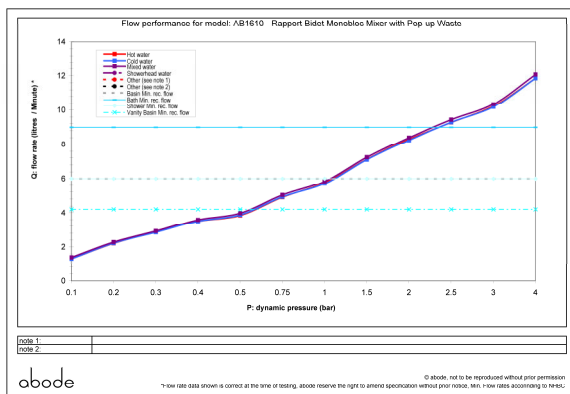

### Packaged properties:

**Box length:** 255 mm      **Box depth:** 95 mm  
**Box width:** 200 mm      **Boxed weight:** 2.16 kg

**Includes pop up waste?:** Yes

**Additional comments:**

### Product dimensions:

- **Overall Height / projection:** 157 mm
- **Exit reach:** 104 mm
- **Exit height:** 78 mm
- **Centre distance(s):** n/a mm
- **Base diameter(s):** 50 mm
- **Product mounted where:** Surface
- **Recommended hole diameter:** 35 mm
- **Min. fitting depth required:** n/a mm
- **Max. surface depth:** 37 mm

### Product flow characteristics:

- **Min / Max water pressure:** 0.6 / 5.5 bar
- **Part G mixed flow rate at 3 bar (l/m):** 13.97
- **Max water temperature:** 70° C
- **Product flow characteristics:** Single flow
- **Aerator type:** Neoperl honeycomb std, laminar, pink screen
- **Includes output diverter?:** N/A
- **Control valve type:** Single lever (35mm)
- **Non return valve position:** n/a
- **Mesh particle filter size:** n/a
- **Inlet / outlet size:** 1/2" F / M10
- **Inlet type / length:** Flexi / 355mm & 350mm mm
- **Shower hose type / length:** N/a / n/a