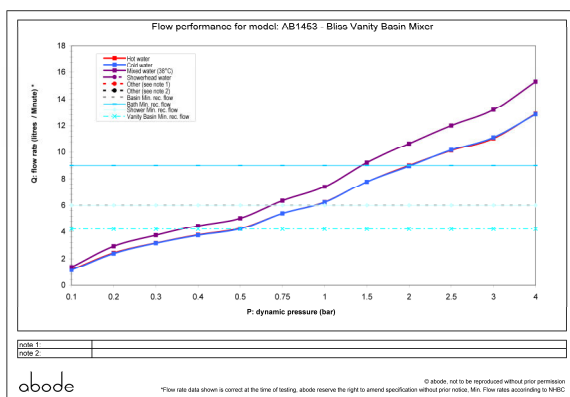

### Packaged properties:

**Box length:** 255 mm      **Box depth:** 95 mm  
**Box width:** 200 mm      **Boxed weight:** 1.50 kg

**Includes pop up waste?:** No

**Additional comments:**

### Product dimensions:

- **Overall Height / projection:** 114 mm
- **Exit reach:** 81 mm
- **Exit height:** 44 mm
- **Centre distance(s):** n/a mm
- **Base diameter(s):** 50 mm
- **Product mounted where:** Surface
- **Recommended hole diameter:** 35 mm
- **Min. fitting depth required:** n/a mm
- **Max. surface depth:** 47 mm

### Product flow characteristics:

- **Min / Max water pressure:** 0.4 / 5.5 bar
- **Part G mixed flow rate at 3 bar (l/m):** 13.18

- **Max water temperature:** 70° C
- **Product flow characteristics:** Single flow
- **Aerator type:** Neoperl honeycomb, laminar, white screen
- **Includes output diverter?:** N/A
- **Control valve type:** Single lever (25mm)
- **Non return valve position:** n/a
- **Mesh particle filter size:** n/a
- **Inlet / outlet size:** 1/2" F / M10
- **Inlet type / length:** Flexi / 345mm mm
- **Shower hose type / length:** N/a / n/a