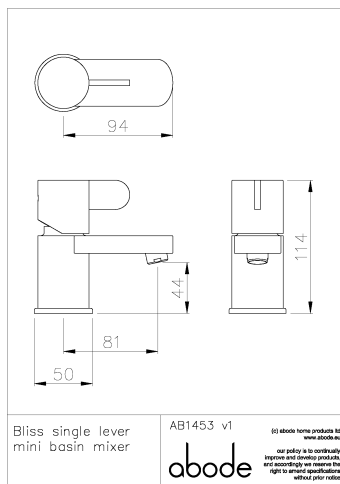

### Packaged properties:

**Box length:** 255 mm      **Box depth:** 95 mm  
**Box width:** 200 mm      **Boxed weight:** 1.50 kg

**Includes pop up waste?:** No

**Additional comments:**

### Product dimensions:

- **Overall Height / projection:** 114 mm
- **Exit reach:** 81 mm
- **Exit height:** 44 mm
- **Centre distance(s):** n/a mm
- **Base diameter(s):** 50 mm
- **Product mounted where:** Surface
- **Recommended hole diameter:** 35 mm
- **Min. fitting depth required:** n/a mm
- **Max. surface depth:** 47 mm

### Product flow characteristics:

- **Min / Max water pressure:** 0.4 / 5.5 bar
- **Part G mixed flow rate at 3 bar (l/m):** 13.18

- **Max water temperature:** 70° C
- **Product flow characteristics:** Single flow
- **Aerator type:** Neoperl honeycomb, laminar, white screen
- **Includes output diverter?:** N/A
- **Control valve type:** Single lever (25mm)
- **Non return valve position:** n/a
- **Mesh particle filter size:** n/a
- **Inlet / outlet size:** 1/2" F / M10
- **Inlet type / length:** Flexi / 345mm mm
- **Shower hose type / length:** N/a / n/a