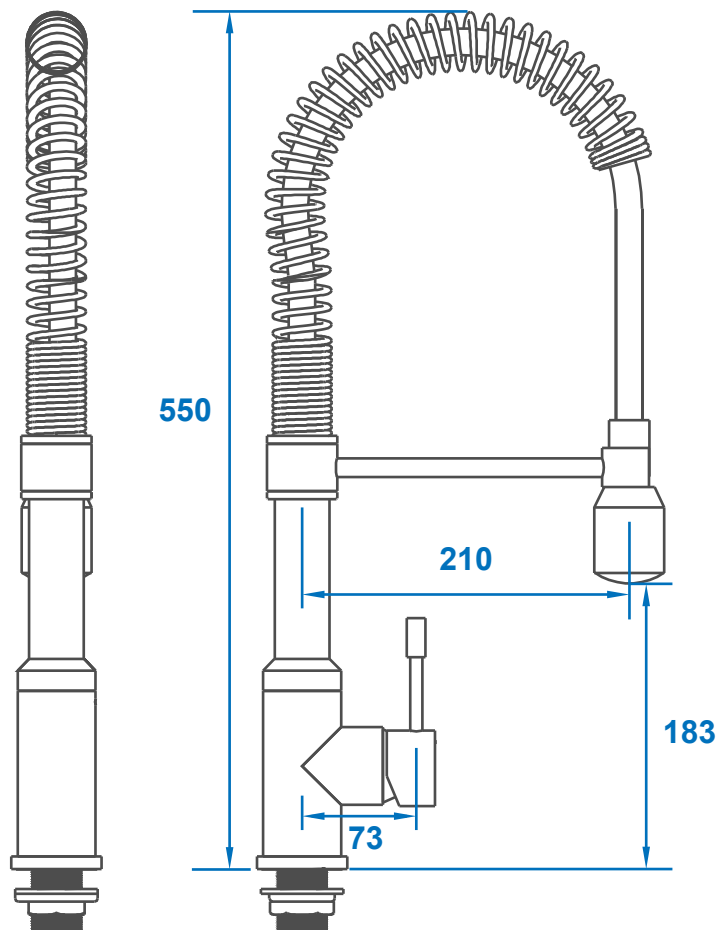

**REGINOX**

AQUADA SINGLE LEVER KITCHEN TAP

CODE: AQUADA

All dimensions are subject to change without notice. Please check the actual product for exact measurements.
No liability will be accepted for incorrect or out of date measurements.

AQUADA SINGLE LEVER KITCHEN TAP

CODE: AQUADA

SPECIFICATION

Description	SOLID BRASS BODY WITH SPRING SPOUT & PULL OUT HOSE
Tap Hole Size	35MM
Warranty	15 YEARS
Product Weight (kg)	4.5
Packed Weight (kg)	5
Packed Dimensions (mm)	655 X 285 X 85
Flow Rate @ 3.0 Bar	12.6
Pull out spray	NO
Rotation of the spout	360°
Finishes available	CHROME
Working Pressure (Bar)	0.5 - 6.0