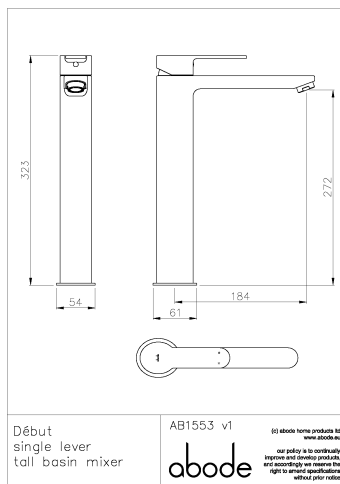

### Packaged properties:

**Box length:** 410 mm      **Box depth:** 65 mm  
**Box width:** 265 mm      **Boxed weight:** 2.42 kg

**Includes pop up waste?:** No

**Additional comments:**

### Product dimensions:

- **Overall Height / projection:** 323 mm
- **Exit reach:** 184 mm
- **Exit height:** 272 mm
- **Centre distance(s):** N/A mm
- **Base diameter(s):** 54 x 61 mm
- **Product mounted where:** Surface
- **Recommended hole diameter:** 35 mm
- **Min. fitting depth required:** n/a mm
- **Max. surface depth:** 45 mm

### Product flow characteristics:

- **Min / Max water pressure:** 0.5 / 5.5 bar
- **Part G mixed flow rate at 3 bar (l/m):** 15.13
- **Max water temperature:** 70° C
- **Product flow characteristics:** Single Flow
- **Aerator type:** Plastic honeycomb
- **Includes output diverter?:** N/A
- **Control valve type:** Single lever (35)
- **Non return valve position:** No
- **Mesh particle filter size:** N/A
- **Inlet / outlet size:** 1/2" F / M10
- **Inlet type / length:** Flexi / 650 mm
- **Shower hose type / length:** N/A / N/A