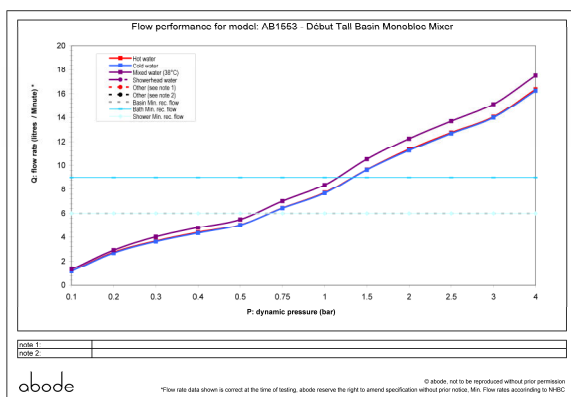

### Packaged properties:

**Box length:** 410 mm      **Box depth:** 65 mm  
**Box width:** 265 mm      **Boxed weight:** 2.42 kg

**Includes pop up waste?:** No

**Additional comments:**

### Product dimensions:

- **Overall Height / projection:** 323 mm
- **Exit reach:** 184 mm
- **Exit height:** 272 mm
- **Centre distance(s):** N/A mm
- **Base diameter(s):** 54 x 61 mm
- **Product mounted where:** Surface
- **Recommended hole diameter:** 35 mm
- **Min. fitting depth required:** n/a mm
- **Max. surface depth:** 45 mm

### Product flow characteristics:

- **Min / Max water pressure:** 0.5 / 5.5 bar
- **Part G mixed flow rate at 3 bar (l/m):** 15.13
- **Max water temperature:** 70° C
- **Product flow characteristics:** Single Flow
- **Aerator type:** Plastic honeycomb
- **Includes output diverter?:** N/A
- **Control valve type:** Single lever (35)
- **Non return valve position:** No
- **Mesh particle filter size:** N/A
- **Inlet / outlet size:** 1/2" F / M10
- **Inlet type / length:** Flexi / 650 mm
- **Shower hose type / length:** N/A / N/A