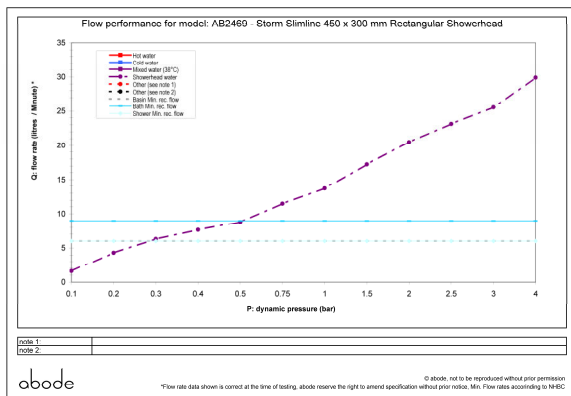

Product flow characteristics:

- **Min / Max water pressure:** 0.3 / 5.5 bar
- **Part G mixed flow rate at 3 bar (l/m):** 25.55
- **Max water temperature:** 70° C
- **Product flow characteristics:** N/A
- **Aerator type:** Clear silicone rub clean nozzles
- **Includes output diverter?:** N/A
- **Control valve type:** N/A (N/A)
- **Non return valve position:** no
- **Mesh particle filter size:** 0.60 mm
- **Inlet / outlet size:** 1/2" F / M32 X 1.5
- **Inlet type / length:** Fixed / N/A mm
- **Shower hose type / length:** N/A / N/A

Warranty Summary (Full details available on request):

- Materials and workmanship defects warranted for 5 years
- Valves and working parts warranted for 5 years
- Surface warranty defects warranted for 1 year
- O-rings, hoses & gaskets warranted for 1 year

Care instructions:

- Clean the mixers and showers regularly as required, using soap, do not use any other cleaners.
- Regular cleaning will prevent the build up of lime scale and dirt
- After cleaning rinse thoroughly with clean water to remove any cleaner residue
- Residues of liquid soaps, shampoos and shower foams can also cause damage, so rinse with clean water after using, avoid contact with any abrasives