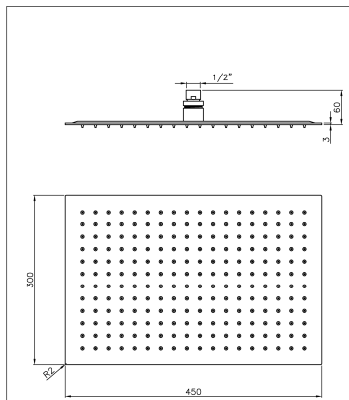

Product dimensions:

- **Overall Height / projection:** 60 mm
- **Exit reach:** N/A mm
- **Exit height:** 60 mm
- **Centre distance(s):** N/A mm
- **Base diameter(s):** n/a mm
- **Product mounted where:** Roof / wall
- **Recommended hole diameter:** N/A mm
- **Min. fitting depth required:** n/a mm
- **Max. surface depth:** n/a mm