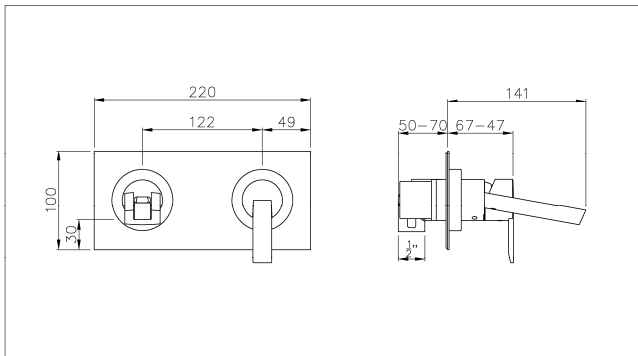

Product dimensions:

- **Overall Height / projection:** 100 mm
- **Exit reach:** 141 mm
- **Exit height:**
- **Centre distance(s):**
- **Base diameter(s):** 62 mm
- **Product mounted where:** Wall
- **Recommended hole diameter:** 200 x 80 mm
- **Min. fitting depth required:** 70 mm
- **Max. surface depth:** 20 mm

Desire Wall Mounted
Basin Mixer

AB1354 v1

(c) abode home products ltd
www.abode.eu

abode