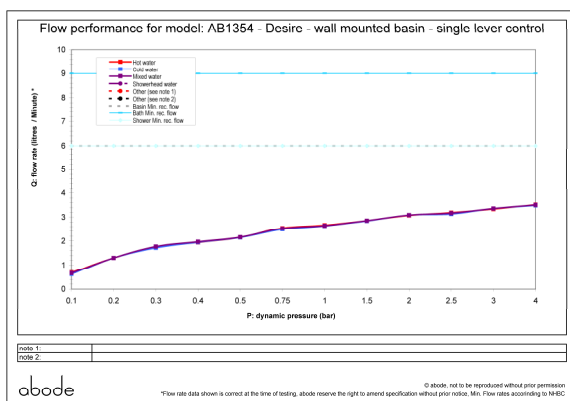

Product flow characteristics:

- **Min / Max water pressure:** 1.5 / 5 bar
- **Part G mixed flow rate at 3 bar (l/m):** 3.36

- **Max water temperature:** 70° C
- **Product flow characteristics:**
- **Aerator type:**
- **Includes output diverter?:** No
- **Control valve type:** Single lever ( )
- **Non return valve position:**
- **Mesh particle filter size:** 0.60 mm
- **Inlet / outlet size:** 1/2" F /
- **Inlet type / length:** Fixed / mm
- **Shower hose type / length:**

Warranty Summary (Full details available on request):

- Materials and workmanship defects warranted for 5 years
- Valves and working parts warranted for 5 years
- Surface warranty defects warranted for 1 year
- O-rings, hoses & gaskets warranted for 1 year

Care instructions:

- Clean the mixers and showers regularly as required, using soap, do not use any other cleaners.
- Regular cleaning will prevent the build up of lime scale and dirt
- After cleaning rinse thoroughly with clean water to remove any cleaner residue
- Residues of liquid soaps, shampoos and shower foams can also cause damage, so rinse with clean water after using, avoid contact with any abrasives