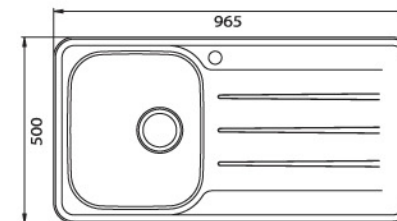

Basket

Drainer

Colander
(1.5 Bowl only)

Chopping Board

FEATURES

- » A designer product at affordable pricing
- » Contemporary drainer design with distinctive ribbed features
- » Polished finish
- » Competes against Franke Laser at a significantly lower price

Finish available

Polished

Dimensions

Cutout dimensions:

1.0 Bowl - 945 x 480mm

1.5 Bowl - 945 x 480mm

Optional Accessories

1.0 bowl