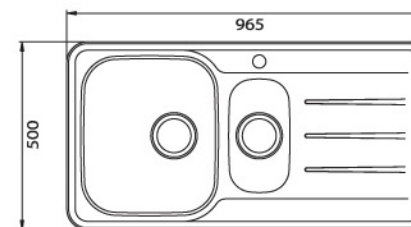

Basket

Drainer

Colander
(1.5 Bowl only)

Chopping Board

FEATURES

- » A designer product at affordable pricing
- » Contemporary drainer design with distinctive ribbed features
- » Polished finish
- » Competes against Franke Laser at a significantly lower price

Finish available

Polished

Dimensions

Cutout dimensions:

1.0 Bowl - 945 x 480mm

1.5 Bowl - 945 x 480mm

Optional Accessories

1.0 bowl