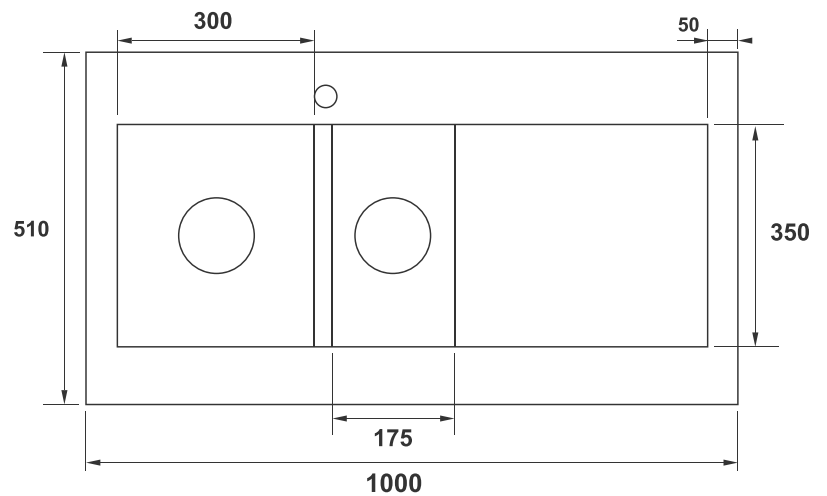

AVARA 150 1.5 BOWL INSET SINK

CODE: AVA150

Product Information

Minimum Base Unit: 600mm

Dimensions (WxDxH): 1000 x 510 x 220mm

Main Bowl Size (WxDxH): 300 x 350 x 190mm

Small Bowl Size (WxDxH): 175 x 350 x 135mm