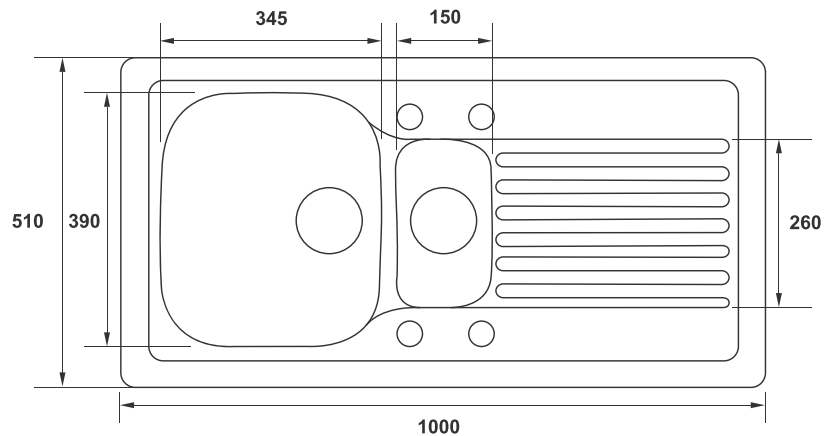

ASHTON 150 INSET 1.5 BOWL SINK

CODE: ASH150

Product Information

Minimum Base Unit: 600mm

Dimensions (WxDxH): 1000 x 510 x 210mm

Main Bowl Size (WxDxH): 345 x 390 x 180mm

Small Bowl Size (WxDxH): 150 x 260 x 110mm