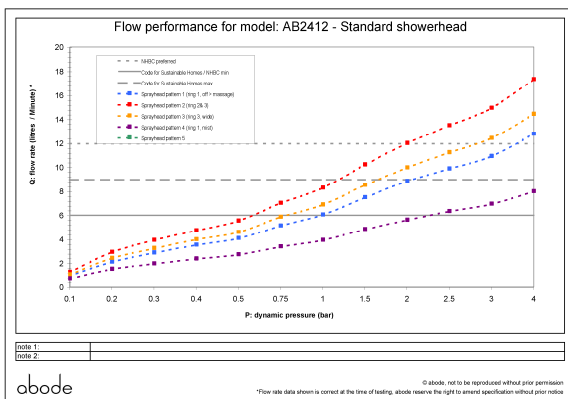

Product flow characteristics:

- **Min / Max water pressure:** 0.6 / 5 bar
- **Part G mixed flow rate at 3 bar (l/m):** 13.36
- **Max water temperature:** 70° C
- **Product flow characteristics:**
- **Aerator type:**
- **Includes output diverter?:** No
- **Control valve type:** ( )
- **Non return valve position:**
- **Mesh particle filter size:**
- **Inlet / outlet size:** 1/2" F / TBC
- **Inlet type / length:** Fixed / mm
- **Shower hose type / length:**

Warranty Summary (Full details available on request):

- Materials and workmanship defects warranted for 5 years
- Valves and working parts warranted for 5 years
- Surface warranty defects warranted for 1 year
- O-rings, hoses & gaskets warranted for 1 year

Care instructions:

- Clean the mixers and showers regularly as required, using soap, do not use any other cleaners.
- Regular cleaning will prevent the build up of lime scale and dirt
- After cleaning rinse thoroughly with clean water to remove any cleaner residue
- Residues of liquid soaps, shampoos and shower foams can also cause damage, so rinse with clean water after using, avoid contact with any abrasives