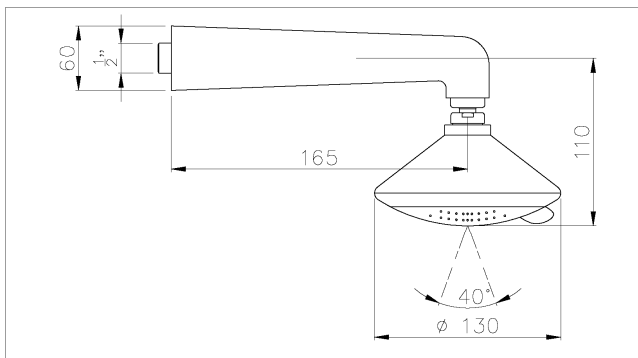

Product dimensions:

- **Overall Height / projection:** 230 mm
- **Exit reach:** 165 mm
- **Exit height:** 110 mm
- **Centre distance(s):**
- **Base diameter(s):** 60 mm
- **Product mounted where:** Wall
- **Recommended hole diameter:**
- **Min. fitting depth required:** 60 mm
- **Max. surface depth:**

Euphoria
fixed showerhead kit
(wall mounted)

AB2405 v1

abode