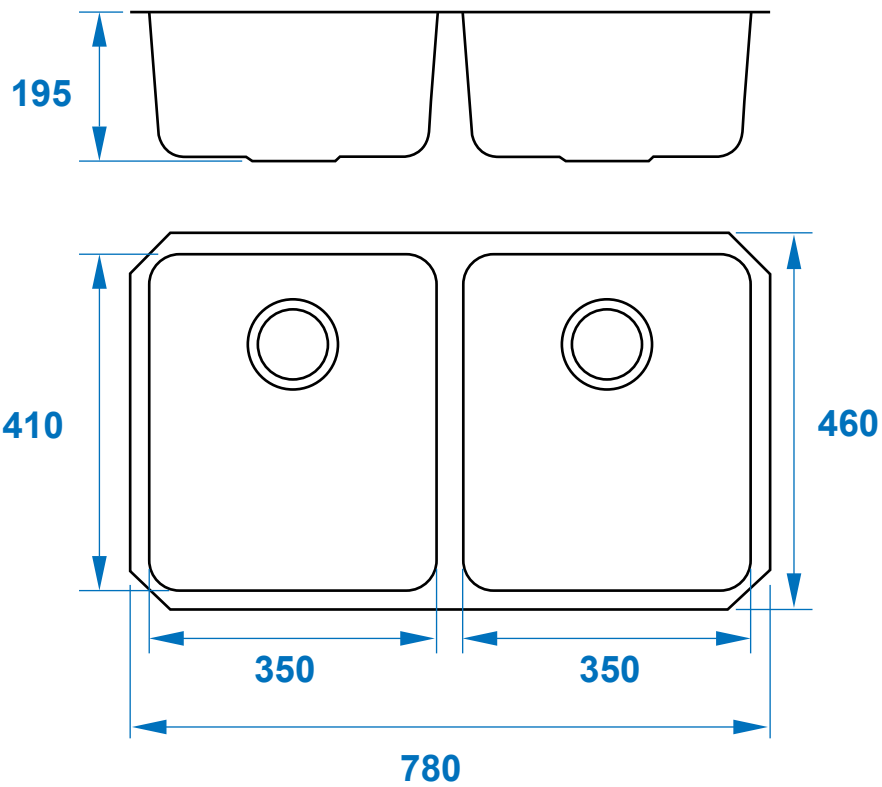

RUBUS-3535U 2.0 BOWL UNDERMOUNT SINK

CODE: RUBUS-3535U

Sink

Waste