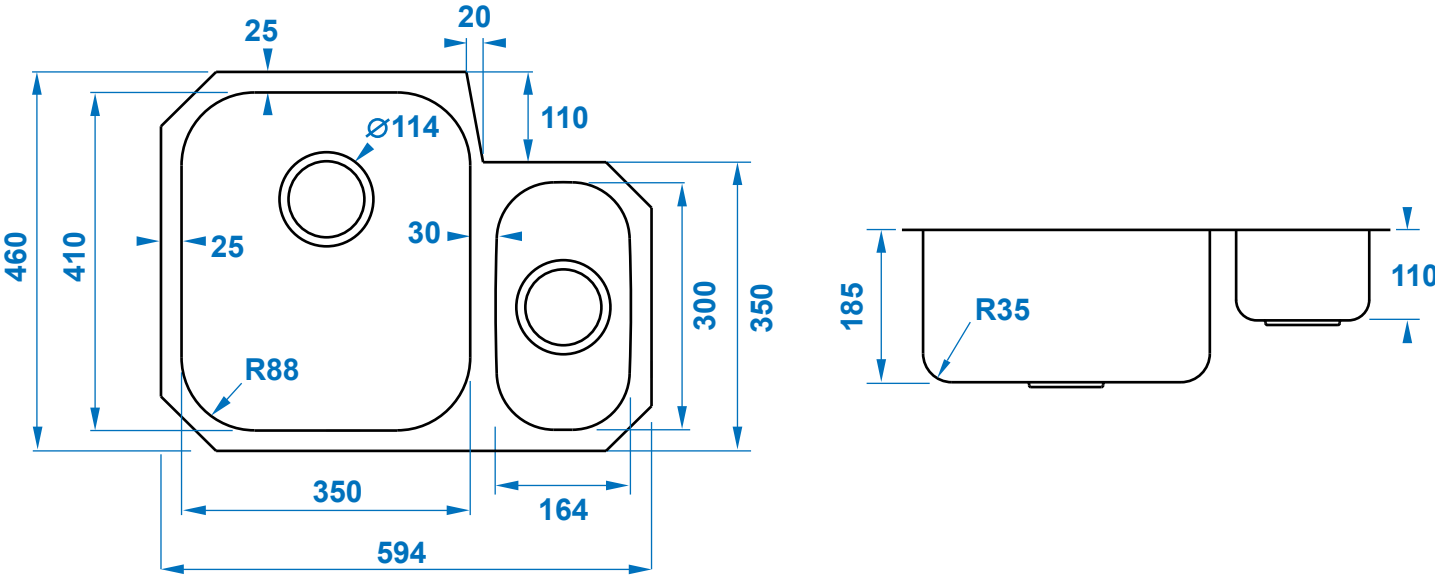

RUBUS-150UH 1.5 BOWL UNDERMOUNT SINK

CODE: RUBUS-150UH

Sink

All dimensions are subject to change without notice. Please check the actual product for exact measurements. No liability will be accepted for incorrect or out of date measurements.