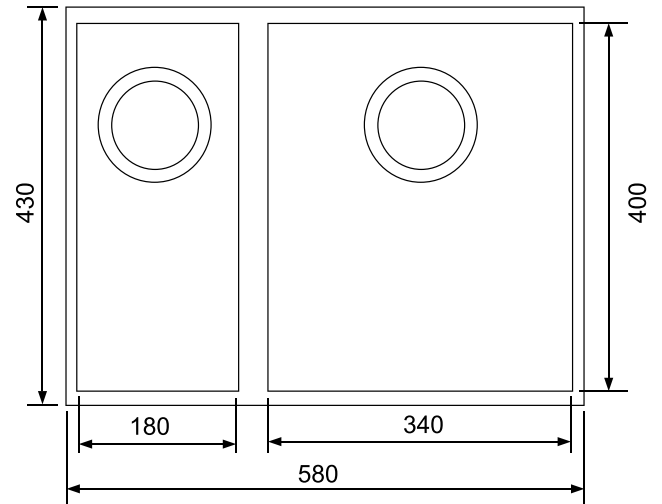

# KUBE 1834 1.5 BOWL SINK

CODE: KUBE-1834-LH & KUBE-1834-RH

## Product Information

**Minimum Base Unit:** 600mm

**Dimensions (WxDxH):** 580 x 430 x 205mm

**Main Bowl Size (WxDxH):** 340 x 400 x 200mm

**Small Bowl Size (WxDxH):** 180 x 400 x 140mm

**Material:** High Grade Stainless Steel

**Steel Thickness:** 1.0mm Gauge