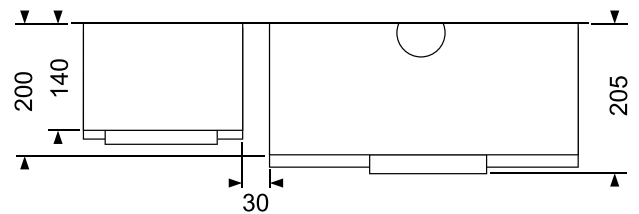

# KUBE 1834 1.5 BOWL SINK

CODE: KUBE-1834-LH & KUBE-1834-RH

## Product Information

**Minimum Base Unit:** 600mm

**Dimensions (WxDxH):** 580 x 430 x 205mm

**Main Bowl Size (WxDxH):** 340 x 400 x 200mm

**Small Bowl Size (WxDxH):** 180 x 400 x 140mm

**Material:** High Grade Stainless Steel

**Steel Thickness:** 1.0mm Gauge