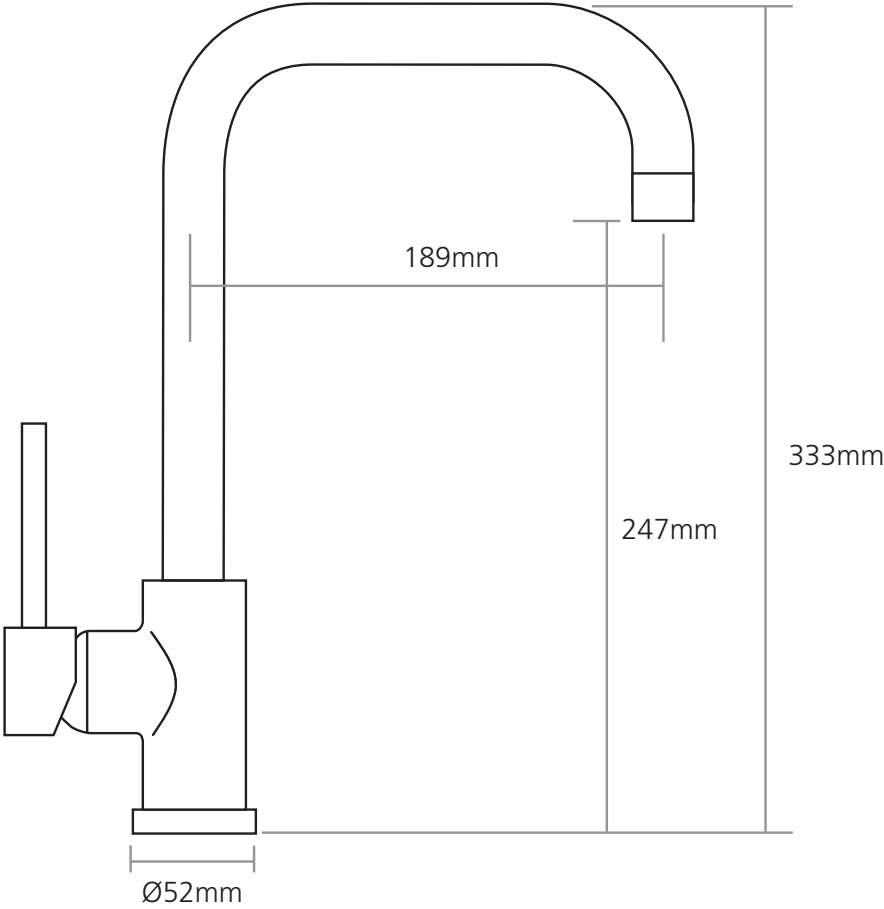

Product installation diagrams

Models:
ASPQ2/CH

Worktop cut-out 35mm required
