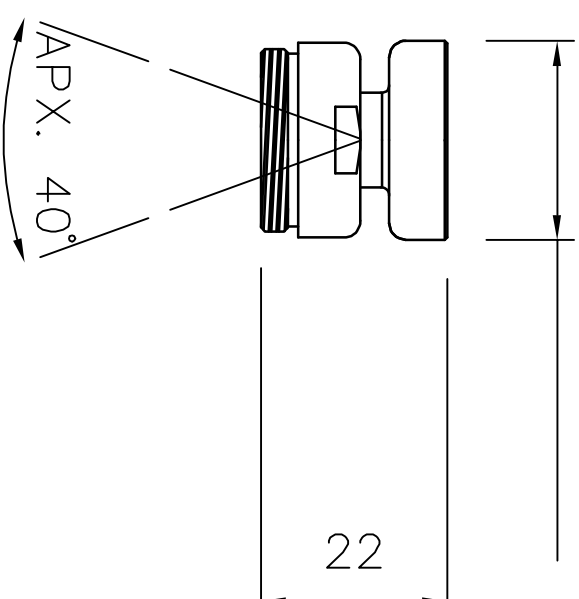

24

22

- M22 Connection to spout
- 40° tilt
- 360° rotation

REVOLVE AERATOR

abode

(c) abode home products ltd
www.abode.eu

our policy is to continually
improve and develop products,
and accordingly we reserve the
right to amend specifications
without prior notice