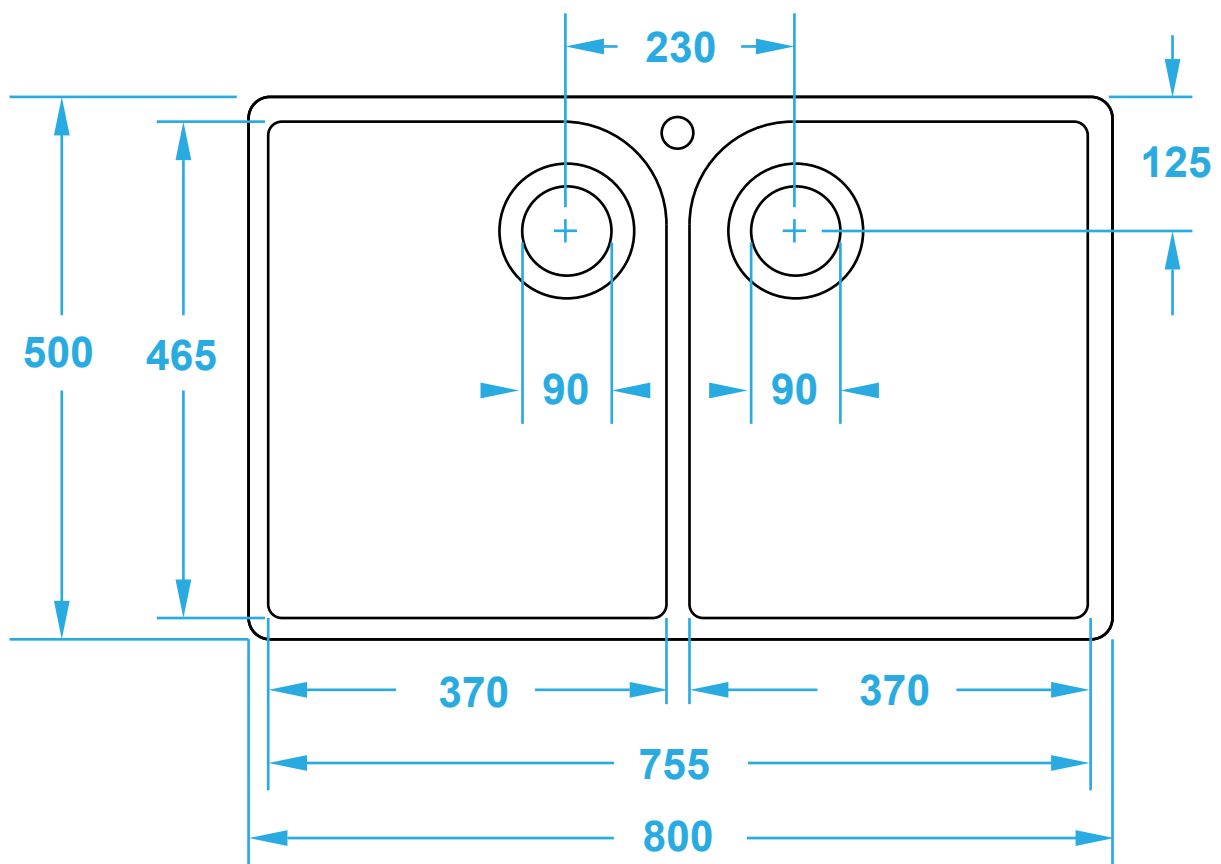

Villeroy & Boch

1748

FARMHOUSE 80
DOUBLE BOWL BELFAST SINK

CODE: 63319501

All dimensions are subject to change without notice. Please check the actual product for exact measurements.
No liability will be accepted for incorrect or out of date measurements.