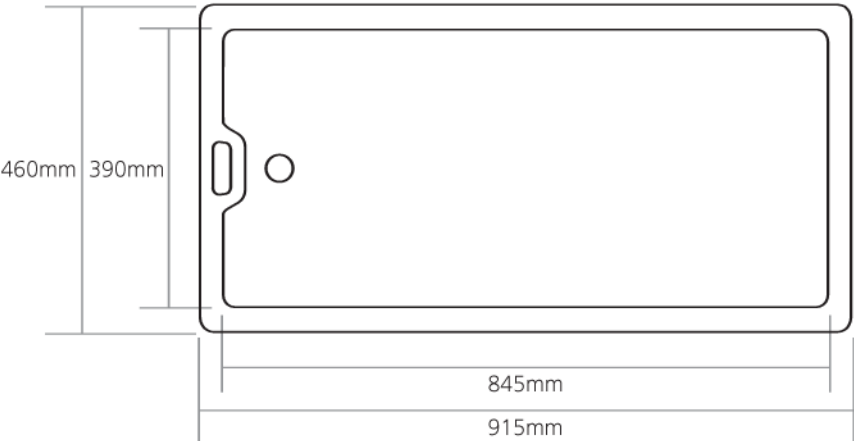

# Dimensions

bowl depth 229mm  
overall sink depth 255mm  
min. base unit 1000mm  
dimensions may vary plus or minus 2%