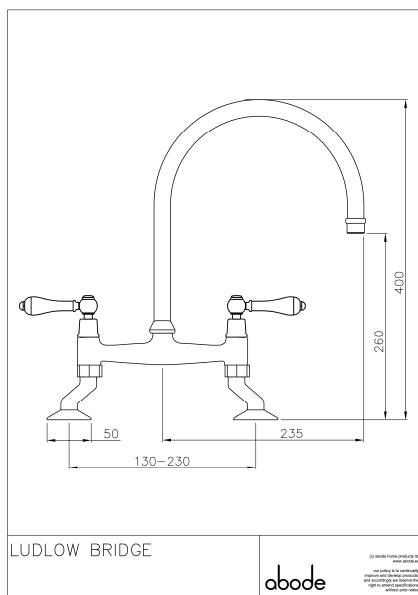

Product Finish: Chrome

Product code: AT1029
EAN13 barcode: 5060048380286

Product features:

- Metal & acrylic handle construction
- Supplied with adjustable centre inlets
- Fixing kit designed for thicker surface depths
- Quarter turn handle action for precise flow control
- Custom designed for lower to mid pressures

Additional information / Parts included:

130 - 230mm centres

Product dimensions:

- Overall Height / projection: 400 mm
- Exit reach: 235 mm
- Exit height: 260 mm
- Centre distance(s):

- Base diameter(s): 50 mm
- Recommended hole diameter: Ø 35 mm
- Max. surface depth: 80 mm

- Spout diameter: 20 mm
- Spout aerator size: 18f

Packaged properties:

Box length: 575mm	Box depth: 75mm
Box width: 355mm	Units per outer: 5
Tap only weight: 2.03kg	Boxed weight: 2.66kg

Product flow characteristics:

- Aerator type: Plastic mesh diffuser
- Accepts revolve / spray areator: No
- Spout connection method: Locking collar

- Tail pipe inlet / outlet size: / 1/2" BSP Male
- Inlet pipe type / length: fixed threaded inlets / 120 mm