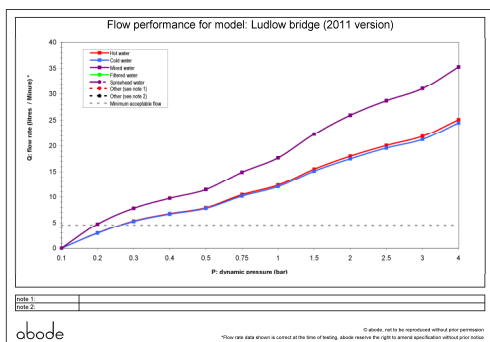

Product Finish: Chrome

Product code: AT1029
EAN13 barcode: 5060048380286

Product features:

- Metal & acrylic handle construction
- Supplied with adjustable centre inlets
- Fixing kit designed for thicker surface depths
- Quarter turn handle action for precise flow control
- Custom designed for lower to mid pressures

Additional information / Parts included:

130 - 230mm centres

Product dimensions:

- Overall Height / projection: 400 mm
- Exit reach: 235 mm
- Exit height: 260 mm
- Centre distance(s):

- Base diameter(s): 50 mm
- Recommended hole diameter: Ø 35 mm
- Max. surface depth: 80 mm

- Spout diameter: 20 mm
- Spout aerator size: 18f

Packaged properties:

Box length: 575mm	Box depth: 75mm
Box width: 355mm	Units per outer: 5
Tap only weight: 2.03kg	Boxed weight: 2.66kg

Product flow characteristics:

- Min / Max water pressure: 0.20 / 5.5 bar
- Recommended / Max water temperature: 46°C / 70°C
- Part G - Mixed flow rate at 3 bar (litres / min): 31.00

- Control valve type: Ceramic disc QT
- Product flow characteristics: Single flow
- Non return valve(s): Integral to hot & cold inlets